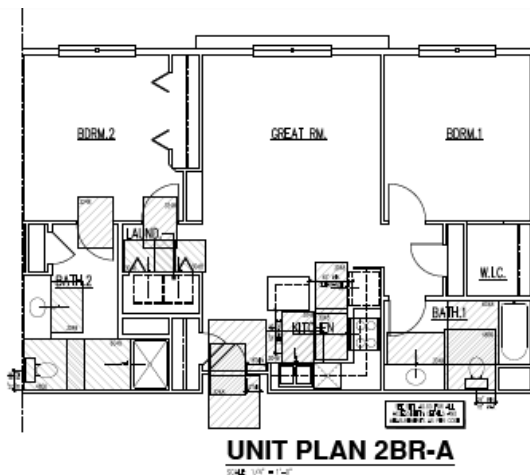

## Floor Plan Drawing

- Full kitchen with quartz countertops
- Appliance package: electric range, microwave, dishwasher and in-unit, full-size washer & dryer
- 9 foot ceilings
- LVP flooring throughout
- Key fob for building access
- Interior unit entrances